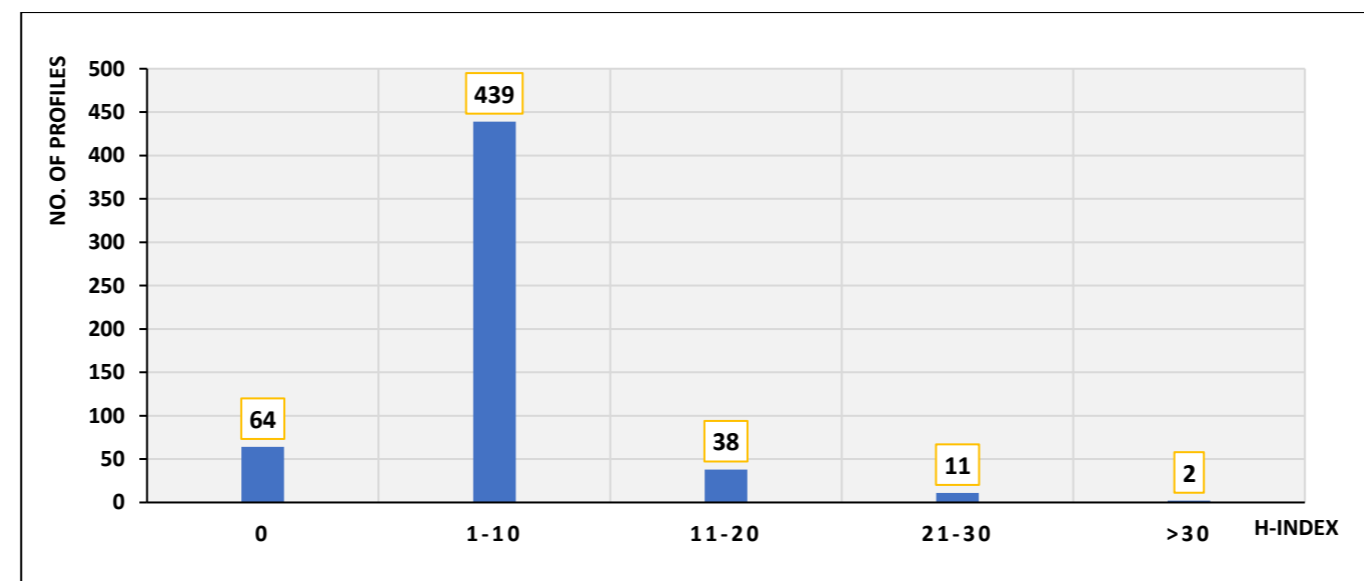

Source: [https://www.researchgate.net/institution/Universitatea\\_Dunarea\\_de\\_Jos\\_Galati](https://www.researchgate.net/institution/Universitatea_Dunarea_de_Jos_Galati) (06.10.2023)

\* Personal didactic conform Statului de funcții 2022-2023.