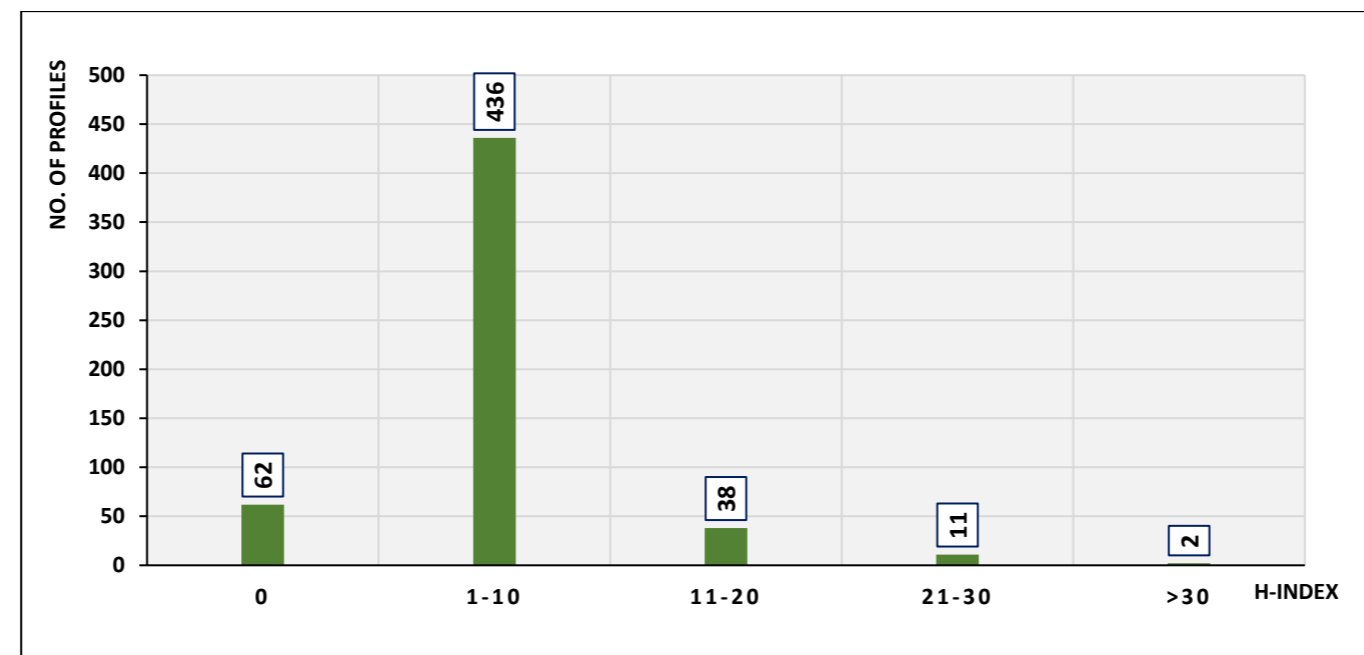

Source: https://www.researchgate.net/institution/Universitatea_Dunarea_de_Jos_Galati (04.08.2023)

Fig. 1. Academic staff distribution by H-index, July 2023

Source: https://www.researchgate.net/institution/Universitatea_Dunarea_de_Jos_Galati (04.08.2023)