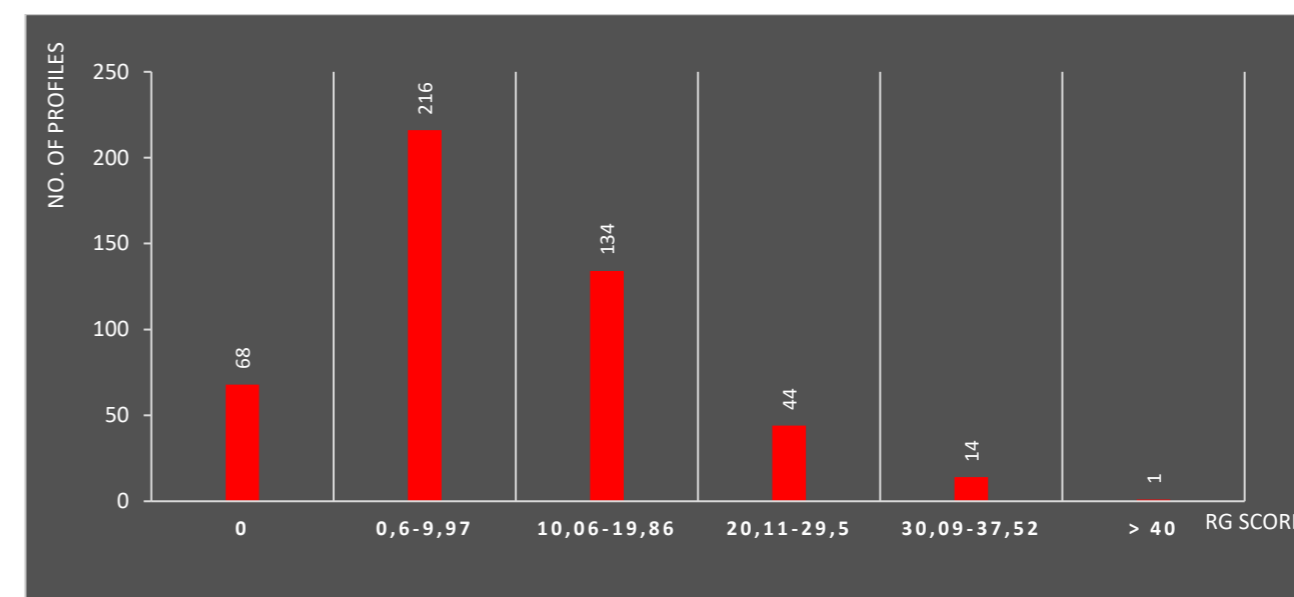

Table 2. MEMBERS of „Dunărea de Jos” University of Galați on ResearchGate

Total profiles	1220
Total profiles of academic staff, from which:	477
FA	4
FACIEE	53
FAN	17
FEAA	29
FEFS	31
FI	69
FIAB	20
FIFT	16
FL	41
FMF	76
FSIA	44
FDSA	13
FSM	34
FT	30